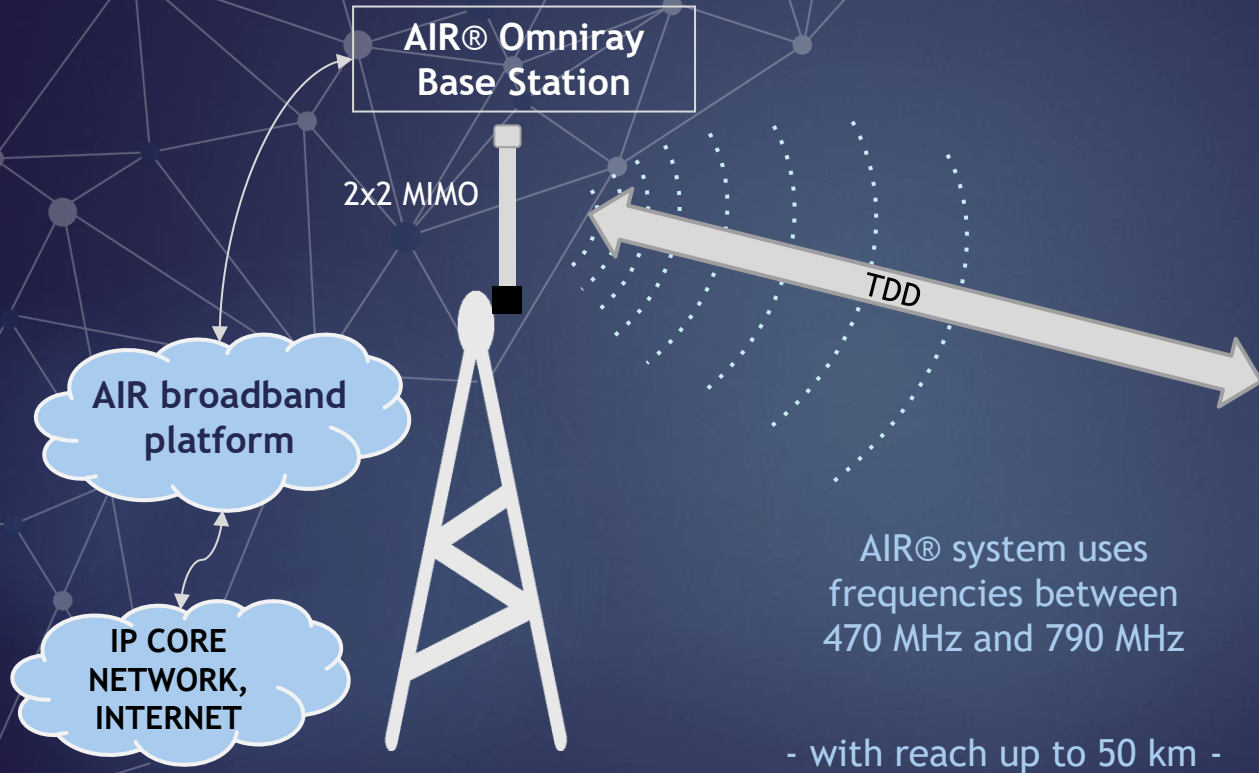

Globtel AIR Omniray TV White Space Wireless

JANUARY 2021

Wireless Network Using TV White Space

- Quick Rollout
- No Trenching
- No Construction Work
- Pay as You Grow
- Fast ROI

Broadband for All

Especially suitable for suburban and rural areas

- Uses TV white space spectrum
- Low frequencies allow long range
- Does not need line of sight
- Signal penetrates through vegetation and other obstacles
- 2 x 2 MIMO
- Indoor coverage
- Low cost

Suburban

Rural

Network schematics

Non-line of sight connectivity

A network diagram consisting of interconnected nodes and lines, rendered in a light blue color against a dark blue background. The nodes are represented by small circles, and the lines are thin, creating a complex web-like structure.